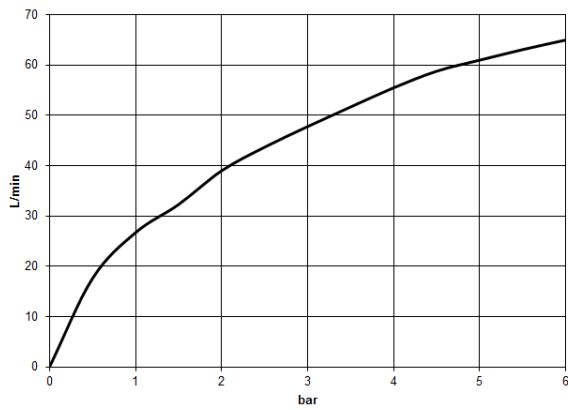

13 672 780

- 280mm projection
- cascade
- total height 830 - 900 mm
- height up to aerator 665 – 735 mm
- push-on rosette 130 x 130 mm
- max. flow 47.8 l/min at 3 bar flow pressure

	Dark Chrome	13 672 780-19
	Chrome	13 672 780-00
	Brushed Platinum	13 672 780-06
	Platinum	13 672 780-08
	Brushed Durabronze (23kt Gold)	13 672 780-28
	Brushed Champagne (22kt Gold)	13 672 780-46
	Champagne (22kt Gold)	13 672 780-47

13 672 780

mm [inches]

Flow rate chart

13 672 780

Parts for other
finishes can be found
here: [Chrome](#)