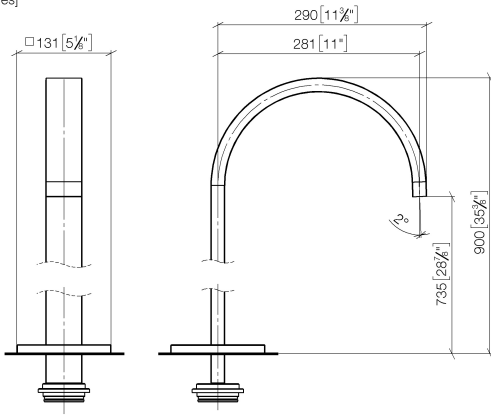

13 672 780

- 280mm projection
- cascade
- total height 830 - 900 mm
- height up to aerator 665 – 735 mm
- push-on rosette 130 x 130 mm
- max. flow 47.8 l/min at 3 bar flow pressure

	Dark Chrome	13 672 780-19
	Chrome	13 672 780-00
	Brushed Platinum	13 672 780-06
	Platinum	13 672 780-08
	Brushed Durabronze (23kt Gold)	13 672 780-28
	Brushed Champagne (22kt Gold)	13 672 780-46
	Champagne (22kt Gold)	13 672 780-47

13 672 780

mm [inches]

Flow rate chart

13 672 780

Parts for other
finishes can be found
here: [Chrome](#)